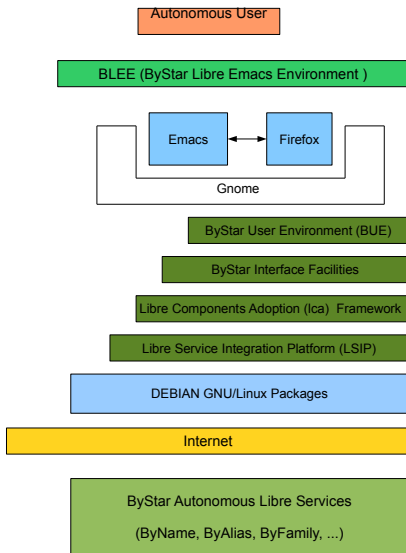

Some Frame Title

- This text only appears in the presentation form

Applicability

- ByStar Emacs User Environment
- ByStar Gnome User Environment
- ByStar Browser User Environment

Supported Form Factors: Desktop, Laptop, Netbook, Handset

ByStar Autonomous Libre Service: ByName, ByFamily, ByAlias,
ByMemory, BySmb, ByWhere

Interface Model of ByStar User Env and ByStar Services

ByStar Autonomous Service Environment (BASE)

ByStar User Environment (BUE)

ByStar Libre Emacs Environment (BLEE) Model

Applicability

ByStar Autonomous Libre Service: ByName, ByFamily, ByAlias,
ByMemory, BySmb, ByWhere

Key Concepts

- ByStar Account (sa-20000)
- ByStar Account Fully Qualified Mail Address
- ByStar Account Fully Qualified Domain Name

Terminology

- BARBD – ByStar Account Requested Base Domain – Passed to BARC
- BAABD – ByStar Account Assigned Base Domain – Passed to BARC
- Primary, Secondary, Alt, ...

Part I

ByStar Email Facilities

Part I: ByStar Email Facilities