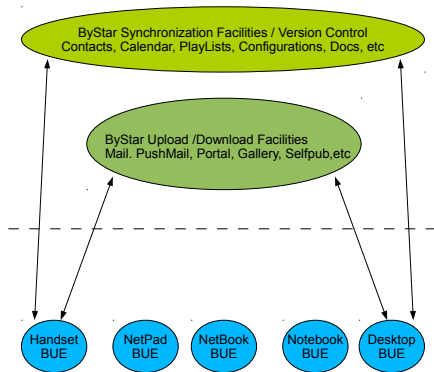

Some Frame Title

- This text only appears in the presentation form

Applicability

- ByStar Emacs User Environment
- ByStar Gnome User Environment
- ByStar Browser User Environment

Supported Form Factors: Desktop, Laptop, Netbook, Handset

ByStar Autonomous Libre Service: ByName, ByFamily, ByAlias,
ByMemory, BySmb, ByWhere

Interface Model of ByStar User Env and ByStar Services

ByStar Autonomous Service Environment (BASE)

ByStar User Environment (BUE)

ByStar Libre Emacs Environment (BLEE) Model

Applicability

ByStar Autonomous Libre Service: ByName, ByFamily, ByAlias,
ByMemory, BySmb, ByWhere

Key Concepts

- ByStar Account (sa-20000)
- ByStar Account Fully Qualified Mail Address
- ByStar Account Fully Qualified Domain Name